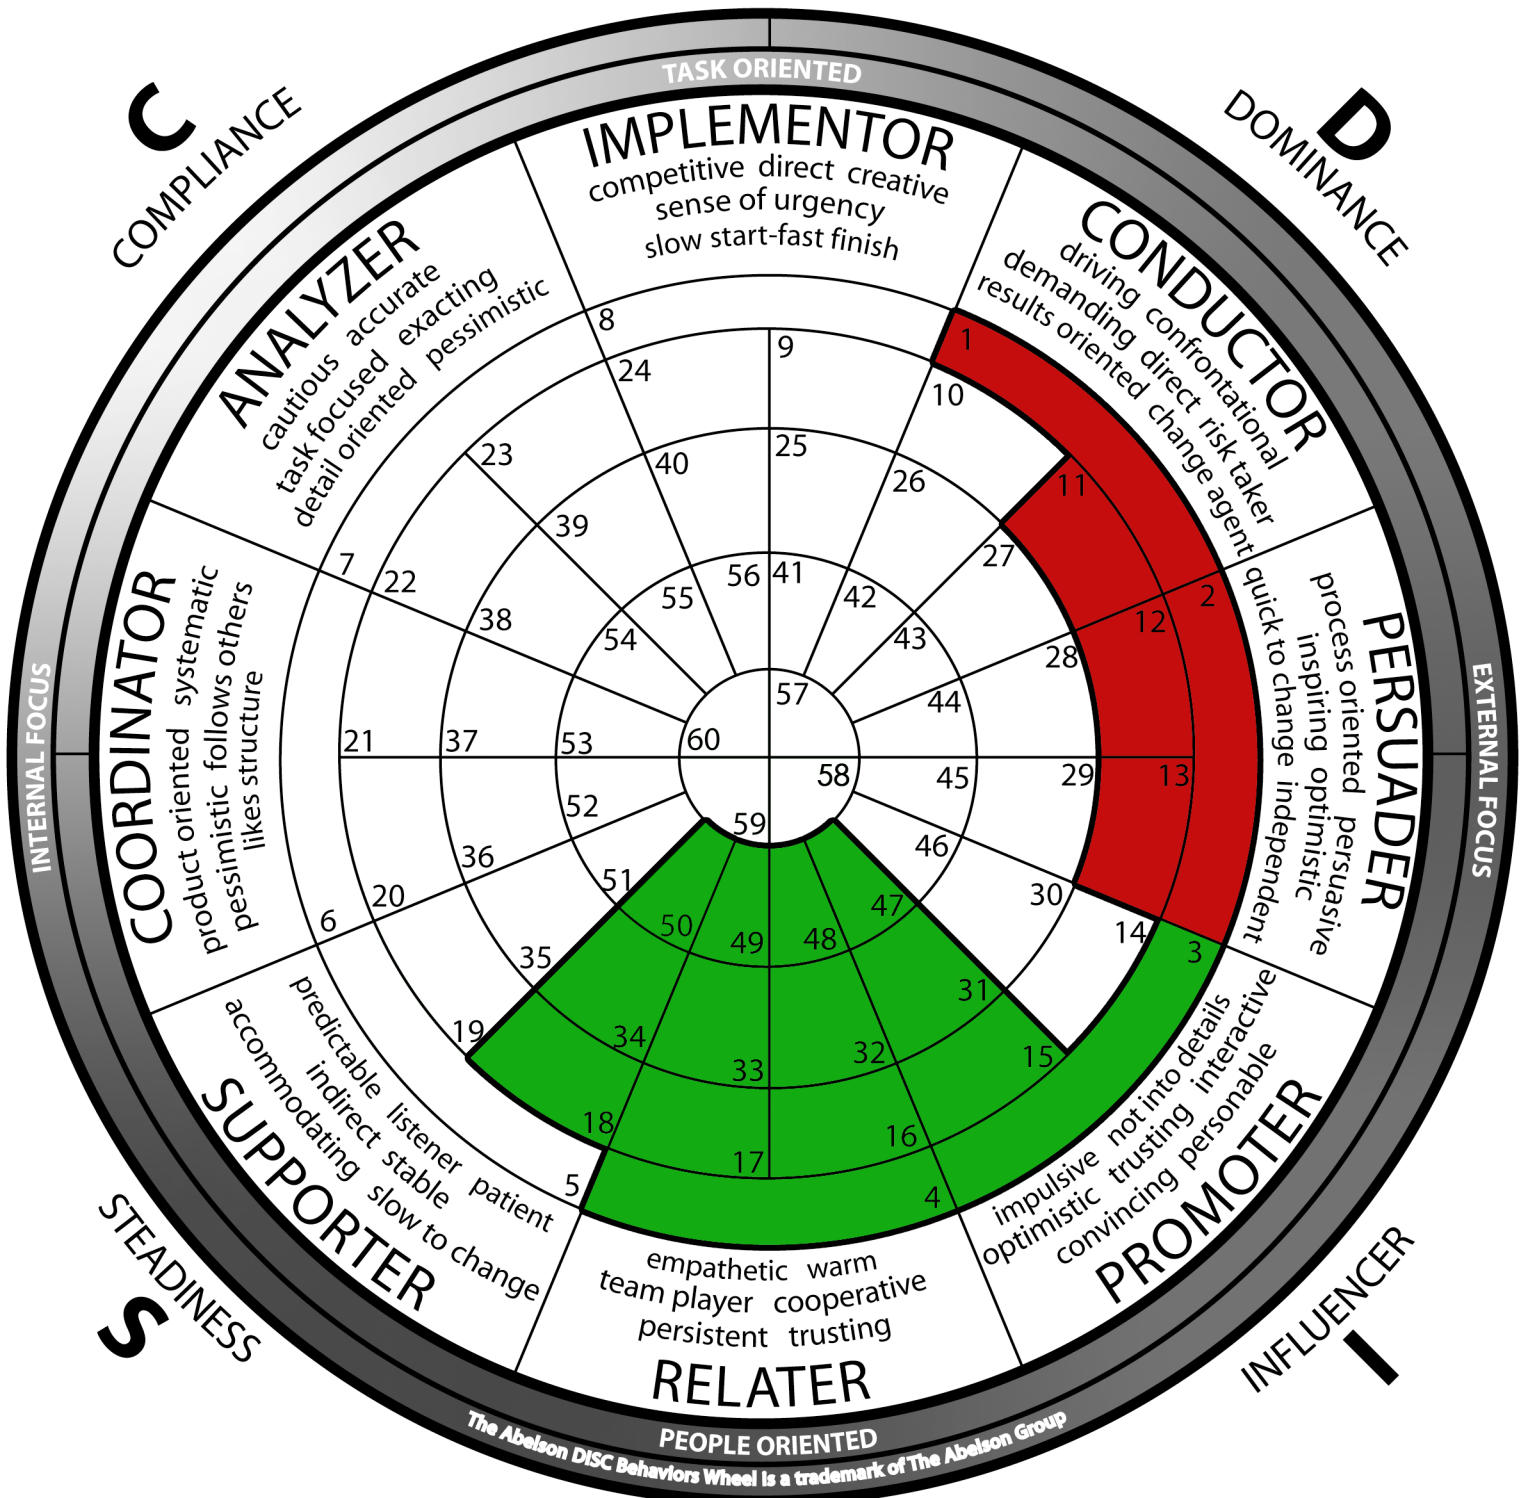

# The Abelson Group 2008 Benchmarks Receptionist

**Your People Solutions Company™**  
 succeed@theabelsongroup.com  
 www.theabelsongroup.com  
 1-888-ABELSON (1-888-223-5766)

The above Wheel, © 2008 was developed by The Abelson Group™, which reserved all rights to its use. Any reproduction in any form, whether material or digital, must receive written permission in advance from The Abelson Group™. The Wheel itself is adapted from a Wheel developed by Target Training International.